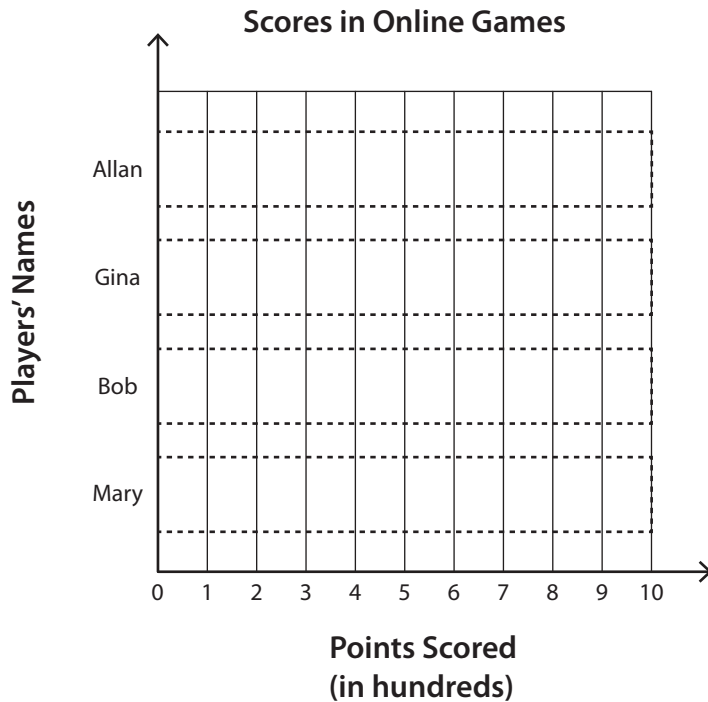

# Drawing Bar Graphs

- 1) The points scored by Mary, Bob, Gina, and Allan in an online game are given below. Represent this data on a bar graph.

Players' Name	Mary	Bob	Gina	Allan
Points Scored (in hundreds)	3	10	5	8